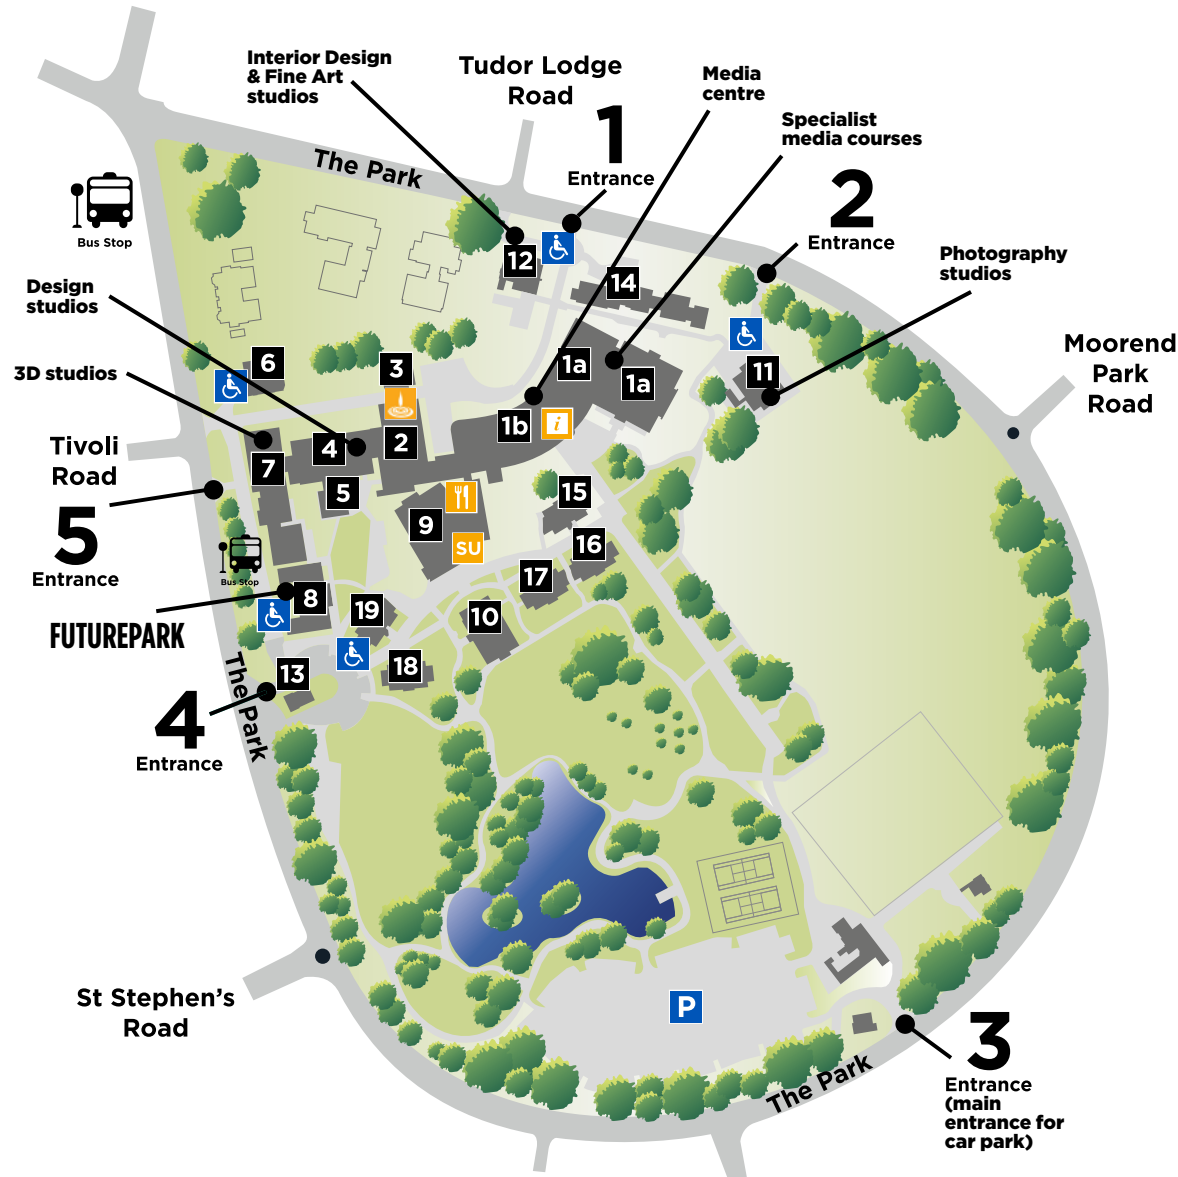

PARK CAMPUS

Please refer to the campus highlights for more info.

The Park, Cheltenham GL50 2RH | T 03330 141414 | W glos.ac.uk

MAIN BUILDINGS

- 1a Elwes Teaching Centre (TC)
- 1b The Media School (EW)
- 2 Bedford Building (BE)
- 3 Hall Building (HL)
- 4 Owen Building (OW)
- 5 Jones Building (JO)
- 6 Pallas Villa (PL)
- 7 Reynolds Building (LC)
- 8 Waterworth Building (WW)
- 9 Monk Building (MK)
- 10 Fullwood House (FW)
- 11 Broadlands Villa (BV)
- 12 Dunholme Villa (DH)
- 13 Fullwood Lodge (FWL)

HALLS OF RESIDENCE

- 14 Challinor Hall
- 15 Cooke Villa
- 16 Tyndale Villa
- 17 Dowty Villa
- 18 Jenner Villa
- 19 Grace Villa

KEY

-  Main Reception
-  Sanctuary
-  Students' Union
-  Refectory
-  Car Park
-  Accessible Parking