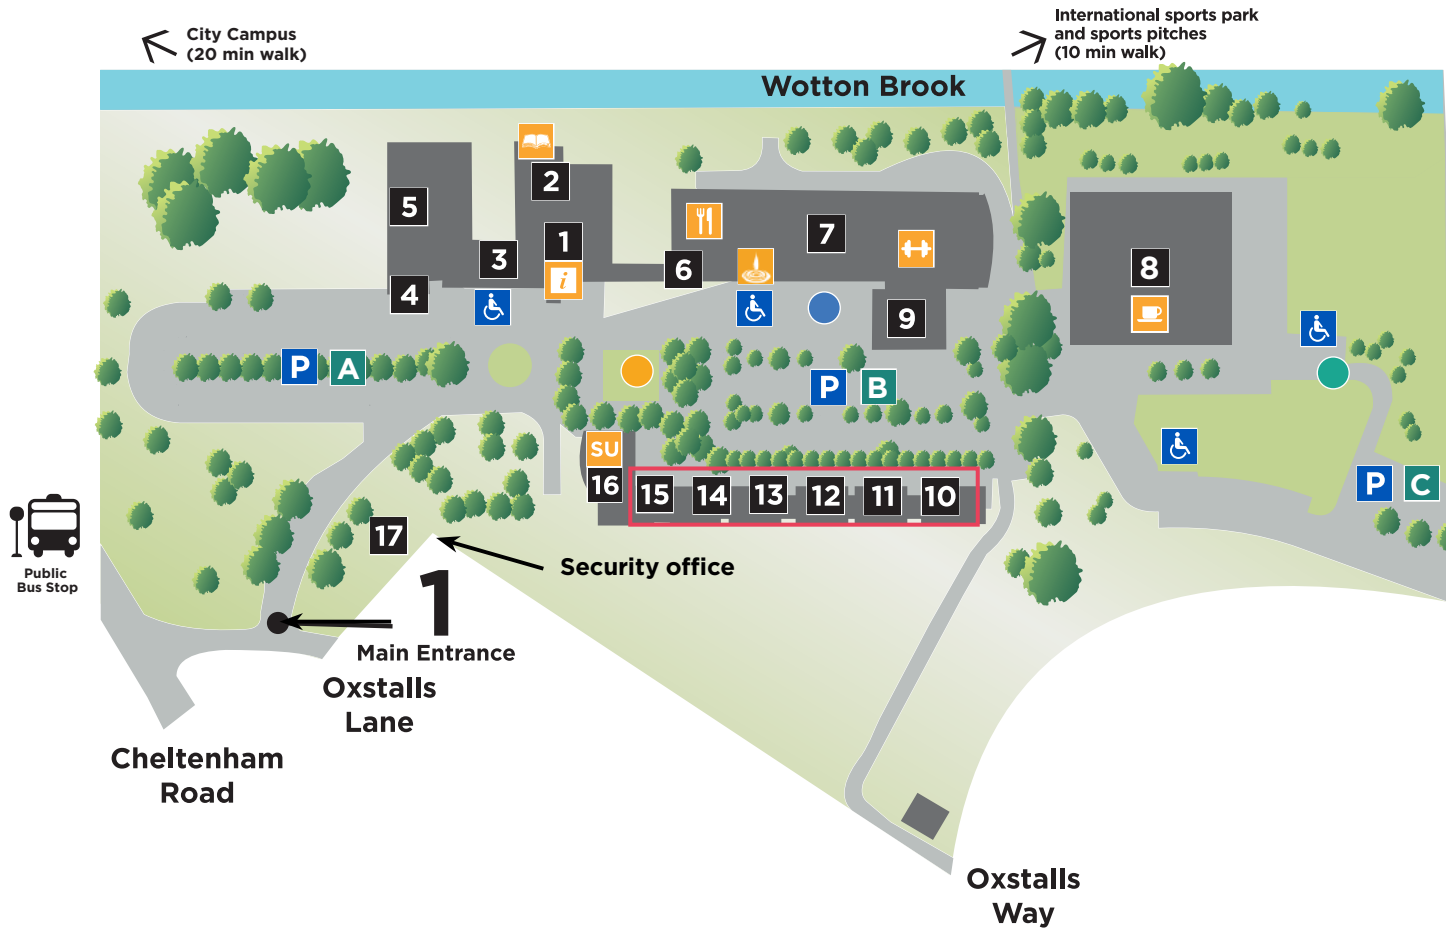

OXSTALLS CAMPUS FIRE ASSEMBLY POINTS

Oxstalls Lane, Longlevens, Gloucester GL2 9HW
T 03330 141414 | W glos.ac.uk

MAIN BUILDINGS

- 1 ● Reception (LC)
- 2 ● Student Centre and Library (LC)
- 3 ● Glevum Ward
- 4 ● FutureSim entrance
- 5 ● Teaching Centre (TC)
- 6 ● Link Corridor (LC)
- 7 ● Sports Centre (SC)
- 8 ● Gloucestershire Business School (BG)
- 9 ● Performing Arts Centre
- 16 ● Jonathon Porritt Building
- 17 ● Mulberry Lodge (ML)

HALLS OF RESIDENCE

- 10 ● Robinswood Villa
- 11 ● Crickley Villa
- 12 ● Coopers Villa
- 13 ● Chalford Villa
- 14 ● Birdlip Villa
- 15 ● May Villa

KEY

-  Main Reception
-  Student Centre and Library
-  Sanctuary
-  Students' Union
-  Gym
-  Refectory
-  Café Area
-  Car Park
-  Accessible Parking