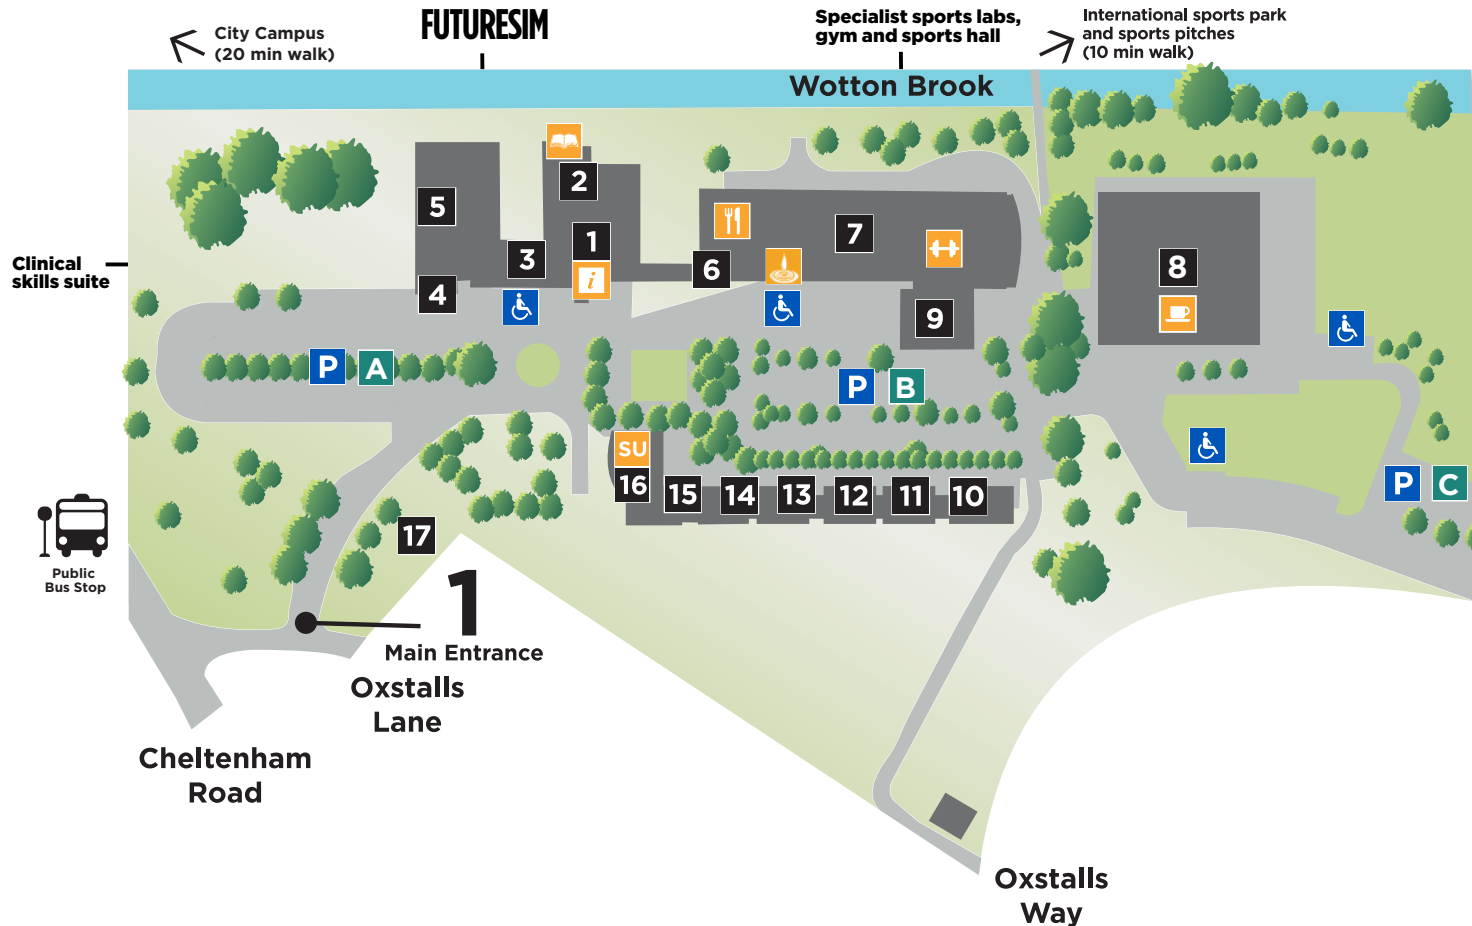

# OXSTALLS CAMPUS

Please refer to the campus highlights for more info.

Oxstalls Lane, Longlevens, Gloucester GL2 9HW | T 03330 141414 | W [glos.ac.uk](http://glos.ac.uk)

## MAIN BUILDINGS

- 1 Reception (LC)
- 2 Student Centre and Library (LC)
- 3 Glevum Ward
- 4 FutureSim entrance
- 5 Teaching Centre (TC)
- 6 Link Corridor (LC)
- 7 Sports Centre (SC)
- 8 Gloucestershire Business School (BG)
- 9 Performing Arts Centre
- 16 Jonathon Porritt Building
- 17 Mulberry Lodge (ML)

## HALLS OF RESIDENCE

- 10 Robinswood Villa
- 11 Crickley Villa
- 12 Coopers Villa
- 13 Chalford Villa
- 14 Birdlip Villa
- 15 May Villa

## KEY

-  Main Reception
-  Student Centre and Library
-  Sanctuary
-  Students' Union
-  Gym
-  Refectory
-  Café Area
-  Car Park
-  Accessible Parking