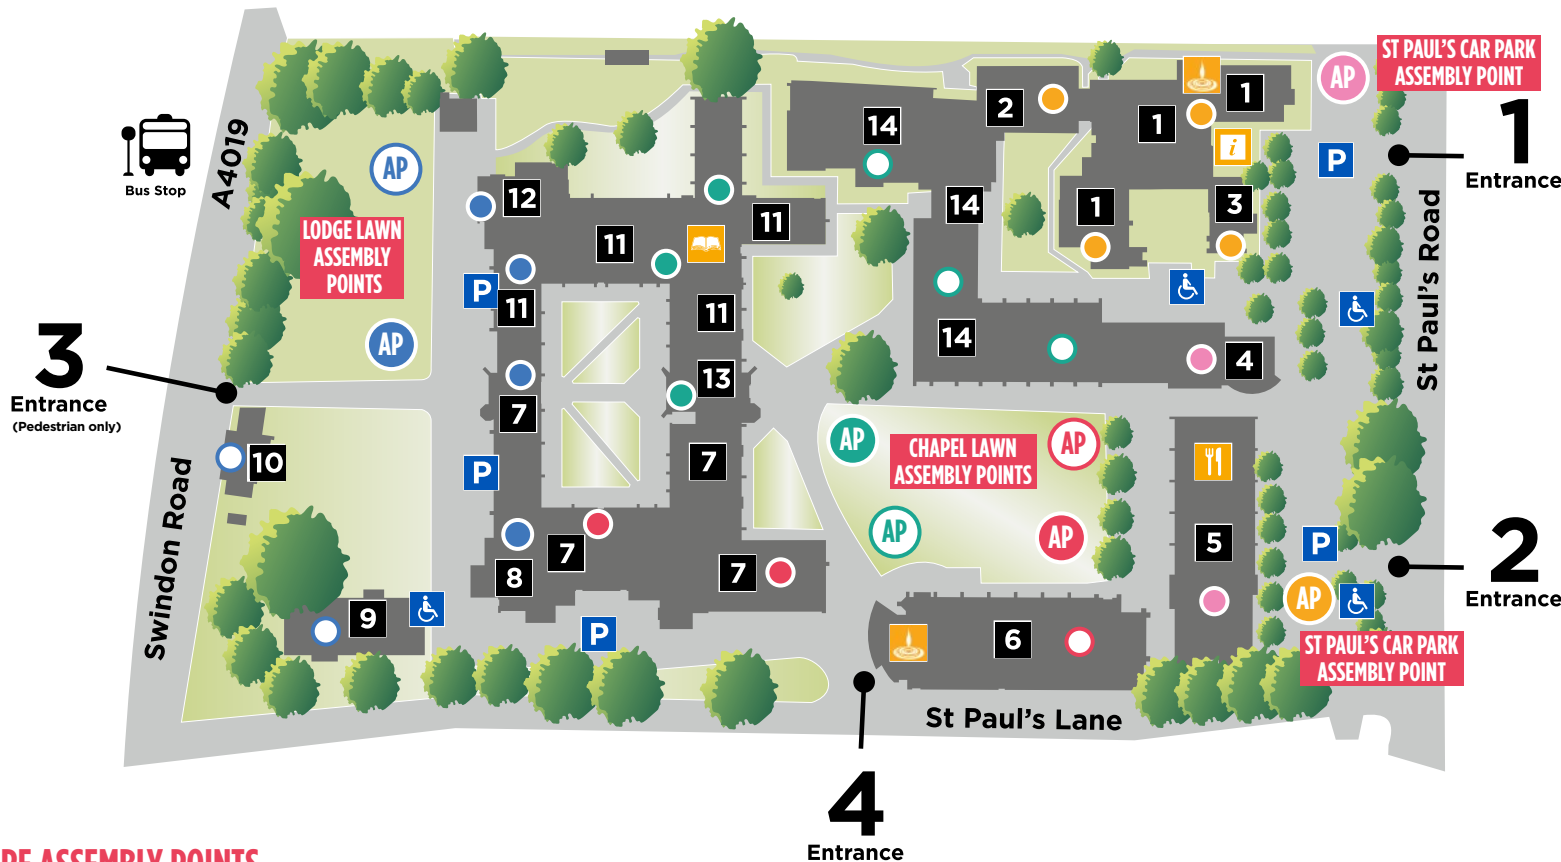

FRANCIS CLOSE HALL CAMPUS FIRE ASSEMBLY POINTS

Swindon Road, Cheltenham GL50 4AZ | T 03330 141414 | W glos.ac.uk

MAIN BUILDINGS

- 1 Clegg Building (CL)
- 2 Clegg Old Pottery (CL)
- 3 Bodley Building (BO)
- 4 Hospitality Centre/ Teaching Rooms (HC)
- 5 Hospitality Centre (HC)
- 6 Chapel (CH)
- 7 Quad East (QU)
- 8 Priory (QU)
- 9 Centre for Active Learning (CeAL)
- 10 Lodge (LO)
- 11 Quad West (QW)
- 12 Principal's House (PH)
- 13 Quad Tower (QT)
- 14 Teaching Centre (TC)

KEY

-  Main Reception
-  Student Centre and Library
-  Sanctuary
-  Students' Union
-  Refectory
-  Car Park
-  Accessible Parking

FIRE ASSEMBLY POINTS

- | | | |
|---|--|--|
| <ul style="list-style-type: none">  Chapel Lawn Assembly Point: Learning Centre QW wing, Quad West Levels 1 & 2  Lodge Lawn Assembly Point: Principal's House, Quad East Tower, QU003 corridor, Priory  Chapel Lawn Assembly Point: Learning Centre QU wing, Quad East Levels 1, 2 & 3 | <ul style="list-style-type: none">  St Paul's Road Car Park Assembly Point: Hospitality Centre including SU & Refectory  St Paul's Road Cap Park Assembly Point: Clegg, Old Pottery & Bodley  Chapel Lawn Assembly Point: Teaching Centre & IT Suite | <ul style="list-style-type: none">  Lodge Lawn Assembly Point: Lodge, Ceal  Chapel Lawn Assembly Point: Chapel |
|---|--|--|