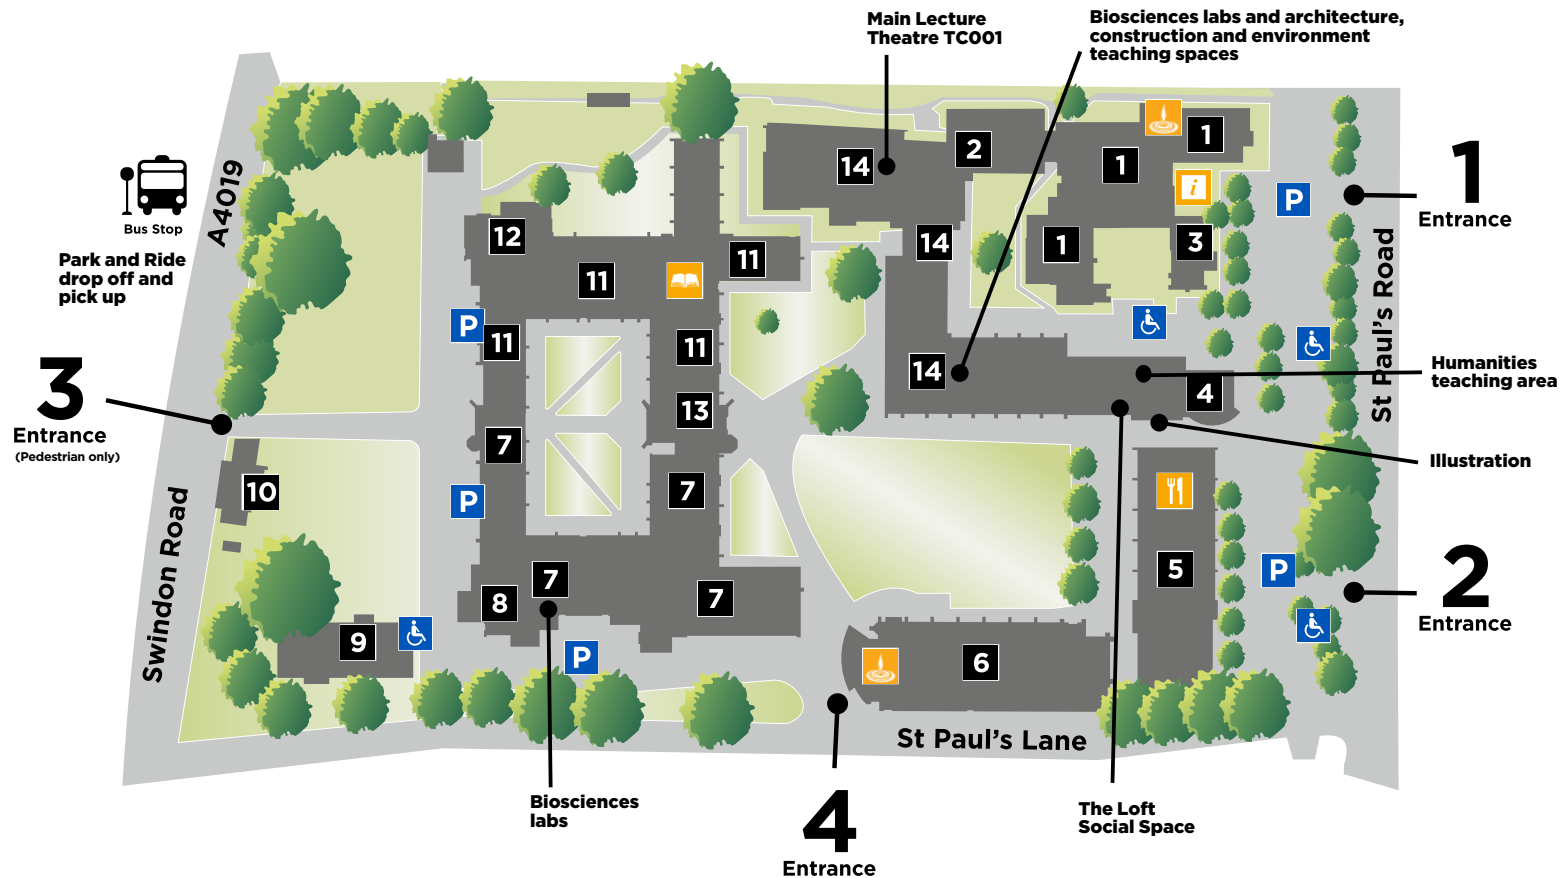

## MAIN BUILDINGS

- 1 Clegg Building (CL)
- 2 Clegg Old Pottery (CL)
- 3 Bodley Building (BO)
- 4 Hospitality Centre/Teaching Rooms (HC)
- 5 Hospitality Centre (HC)
- 6 Chapel (CH)
- 7 Quad East (QU)
- 8 Priory (QU)
- 9 Centre for Active Learning (CeAL)
- 10 Lodge (LO)
- 11 Quad West (QW)
- 12 Principal's House (PH)
- 13 Quad Tower (QT)
- 14 Teaching Centre (TC)

## KEY

-  Main Reception
-  Student Centre and Library
-  Sanctuary
-  Students' Union
-  Refectory
-  Car Park
-  Accessible Parking